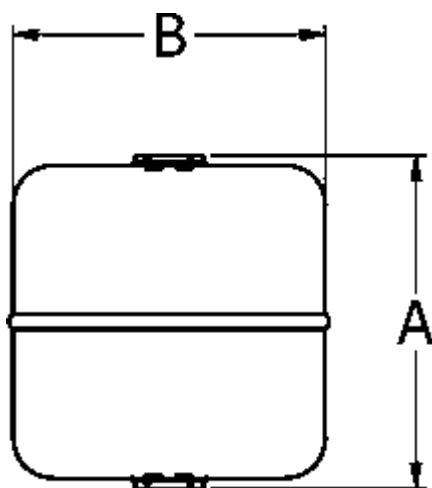

# Data Sheet

Article number: 586B940

Description: Compressed air tank B 940, 1 liter  
Connection 2 x G 1/2"

## Measures

= -  
= -  
= -  
= -

A = 225  
B = 85  
Connection = 2 x G 1/2"  
Contents liters = 1.0